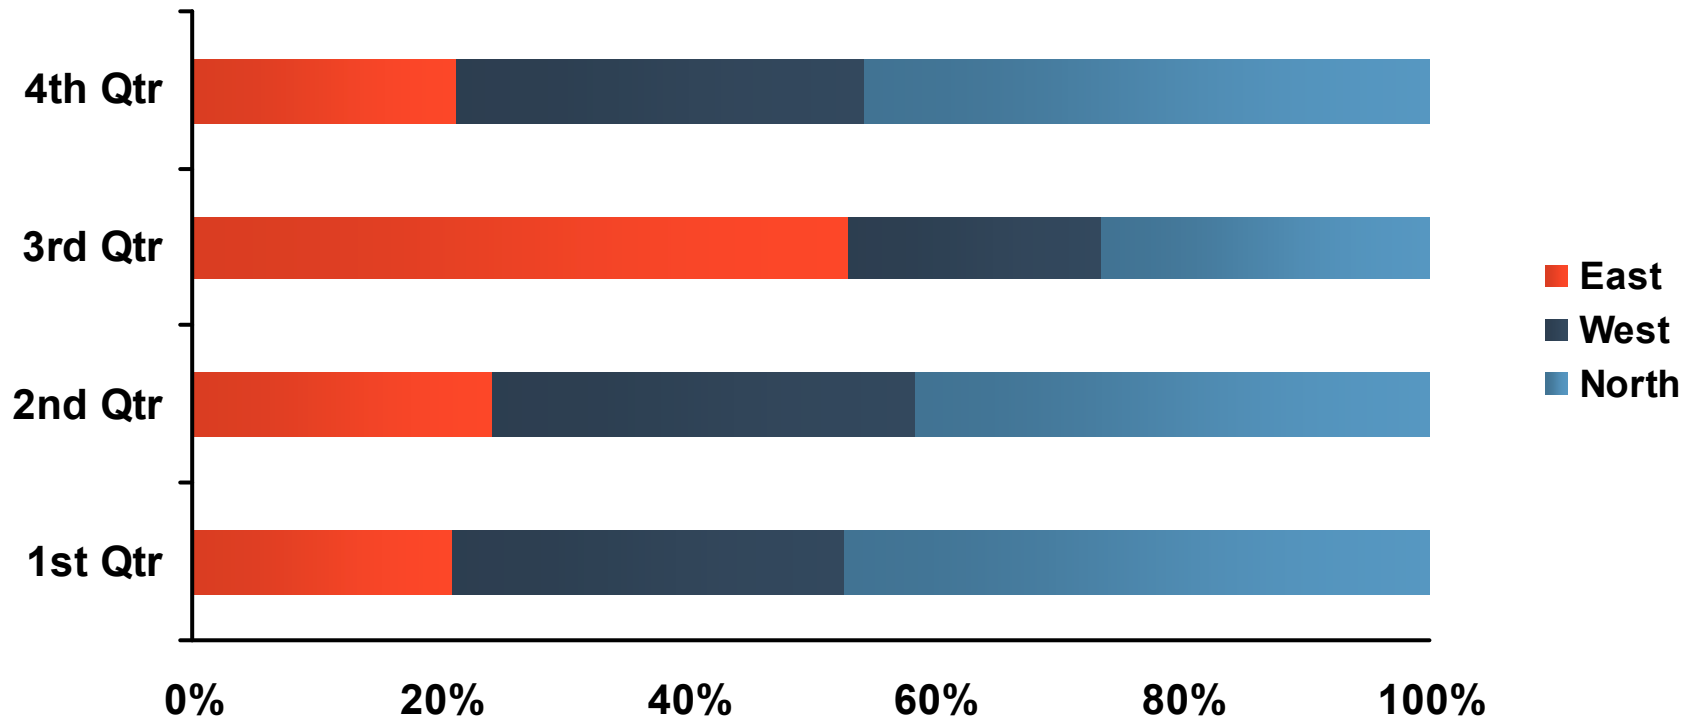

Pill Template

Designed by
Rory Cohen

Tile Text Goes Here

- Major Bullet
 - Sub 1
 - Sub 2
 - Sub3
 - » Sub 4

Chart Type

Chart Type 2